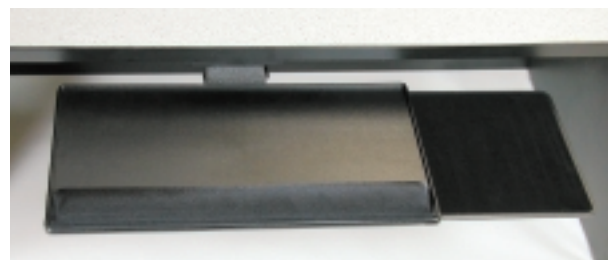

KEY-2\$237

◀ Slide-Out Mouse Tray

Mouse Tray Dimensions: 8" x 8"

The Slide-Out Mouse Tray lets you move your mouse or trackball toward or away from you for easier use, and slides out of sight under your keyboard when it's served its purpose. The Mouse Tray slides out from either the left or the right of your keyboard.

SLD-100\$78

For use with FAK-1 and AM15 Keyboards shown above ▲

▲ CM-20S Intuitive Articulating Keyboard with Wrist Rest

- Built in fabric covered sliding left/right hand mouse tray
- Smooth underside won't snag clothing
- Fits straight, curved and 90 degree corners
- Spring assisted Lift-N-Lock™ mechanism
- 6" Height adjustment
- Knob adjusts the tilt ± 15°
- Swivels 360°