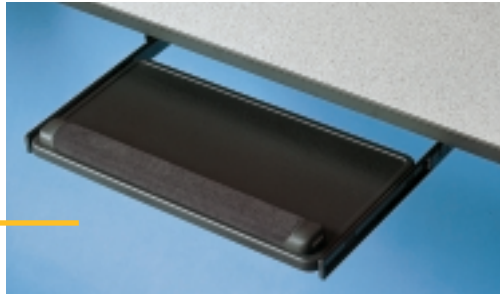

Vertical CPU Support

Strap on some extra work space? The Vertical CPU Support clears your work space and keeps your CPU securely beneath your work area and off the floor. Durable support with nylon straps mounts easily and slides out 5 1/2" for easy cable access.

• Holds most popular CPU sizes.
CPU-3 .....$133