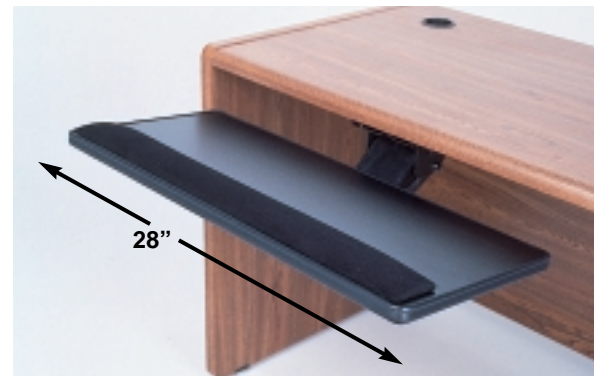

AMULTRA\$317

▲ AM15 Articulating Keyboard

Tray Dimensions: 11 3/4" d x 22" w

- Single knob for height and tilt adjustment
- 17 3/4" Friction slide track
- 5/8" Soft touch vinyl surface.

AM15\$131

Optional Wrist Rest

- Fabric covered

WR15\$18

▲ Fully Articulating Extended Keyboard Tray w/ Wrist Rest

Tray Dimensions: 28" w x 12" d

- Wide tray allows for mouse use either left or right.
- Constructed of 3/4" black melamine board with soft T-mold edge.
- Fabric covered wrist support standard.

KEY-2\$237

◀ Slide-Out Mouse Tray

Mouse Tray Dimensions: 8" x 8"

The Slide-Out Mouse Tray lets you move your mouse or trackball toward or away from you for easier use, and slides out of sight under your keyboard when it's served its purpose. The Mouse Tray slides out from either the left or the right of your keyboard.

SLD-100\$78

For use with FAK-1 and AM15 Keyboards shown above ▲

▲ CM-20S Intuitive Articulating Keyboard with Wrist Rest

- Built in fabric covered sliding left/right hand mouse tray
- Smooth underside won't snag clothing
- Fits straight, curved and 90 degree corners
- Spring assisted Lift-N-Lock™ mechanism
- 6" Height adjustment
- Knob adjusts the tilt ± 15°
- Swivels 360°