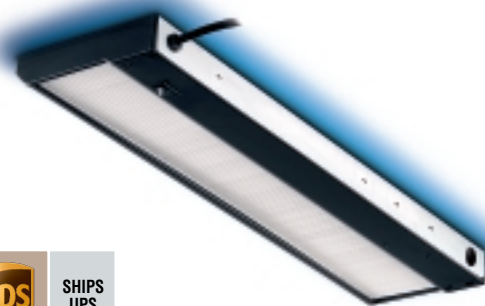

Light
lighting the workspace