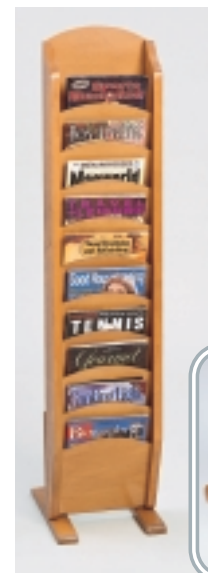

**Magazine Racks**

- Mounting hardware included
- Solid wood construction

**4 Pocket**

3 3/4" d x 11" w x 26" h

**X1304M1 . . . . . \$109**

**7 Pocket**

3 3/4" d x 11" w x 37 1/2" h

**X1307M1 . . . . . \$136**

**10 Pocket**

3 3/4" d x 11" w x 49" h

**X13010M1 . . . . . \$171**

**2 Leg Magazine Base**

- Can be used with the 4, 7 or 10 Pocket Magazine Racks to make them free standing

**X0300M1 . . . . . \$31**

**4 Hook Costumer**

20" d x 20" w x 72" h

**X1340H1 . . . . . \$140**

**Wall Coat Racks**

- Solid wood construction
- 2 Finishes
- Mounting hardware included

**3 Hook**

1" d x 20" w x 5 1/2" h

**X1303H1 . . . . . \$100**

**5 Hook**

1" d x 36" w x 7 1/2" h

**X1305H1 . . . . . \$119**

**LESRO – Stocked**

**S**  
STOCKED  
in Two  
Finishes

**Costumers**

- 4 double hooks
- Ball tips
- 21" w base

**Costumer**

21" w x 69 7/8" h